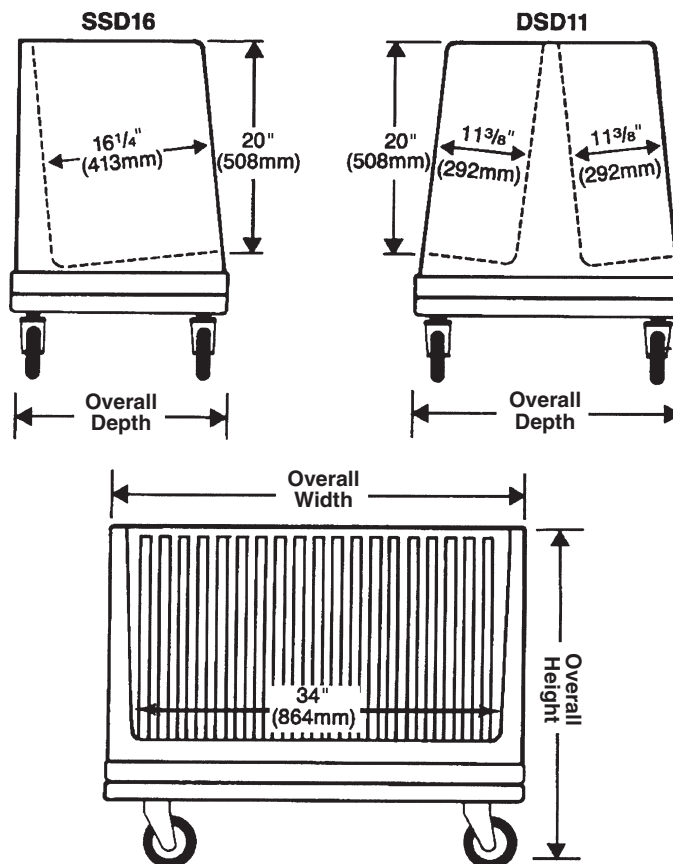

- New recessed handles increase maneuverability and make transport effortless.
- Low overall height allows for maximum space utilization and convenient under counter storage.
- Four 5" (127mm) diameter swivel casters (two with brakes) with neoprene wheels provide for easy maneuverability and positioning.

Specifications

Material: High-density polymer containing Microban Antimicrobial product protection.

Construction: Seamless, molded plastic; bins have 6° angle tilt.

Casters: Four B5DN swivel casters (two with brakes). Ball bearing swivel; ball bearing axle. Nickel-plated, pre-lubricated casters with neoprene tires bolted to chassis.

Optional Divider Assembly: One required per slide.

Protective Cover: Standard heavy-duty 6-mil vinyl cover.

Dimensions

Model No.	Overall Height		Overall Width		Overall Depth		Approx. Dish Capacity Per Column*	Approx. Tray Capacity Per Column*	Approx. Pkd. Wt.	
	(in.)	(mm)	(in.)	(mm)	(in.)	(mm)			(lbs.)	(kg)
SSD16	32 ¹⁵ / ₁₆	837	39 ⁵ / ₈	1007	21 ⁵ / ₈	550	60	80	82	37
DSD11	31 ¹⁵ / ₁₆	812	39 ⁵ / ₈	1007	29 ¹ / ₁₆	739	60	80	100	45